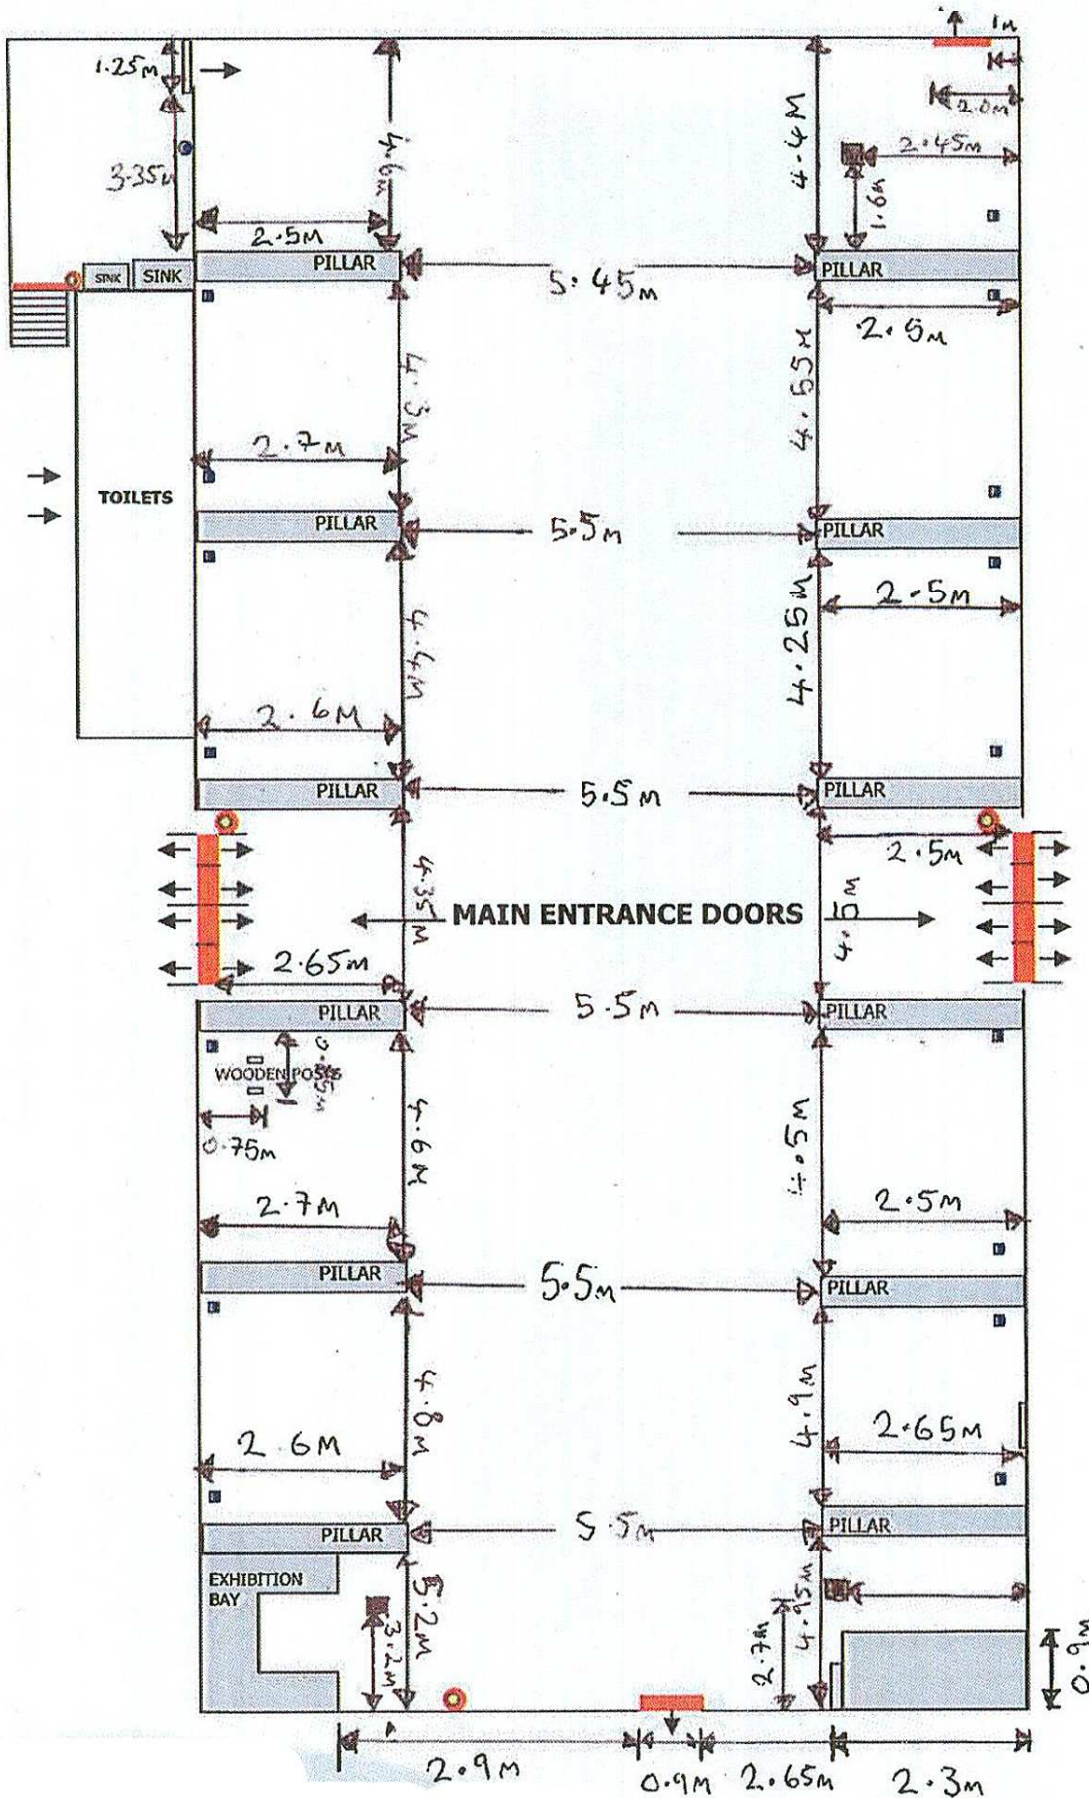

Hillingdon Theatres Great Barn at Manor Farm Measurements (not to scale)

ROUND TABLE

Approx Dimensions:

- Barn:**
Length: 35m
Width: 10.5m
- Bays:**
Length: 3m
Width: 4.5m

-  = Fire exit
-  = Internal door
-  = Fire Extinguisher
-  = Double socket (240V 13A)