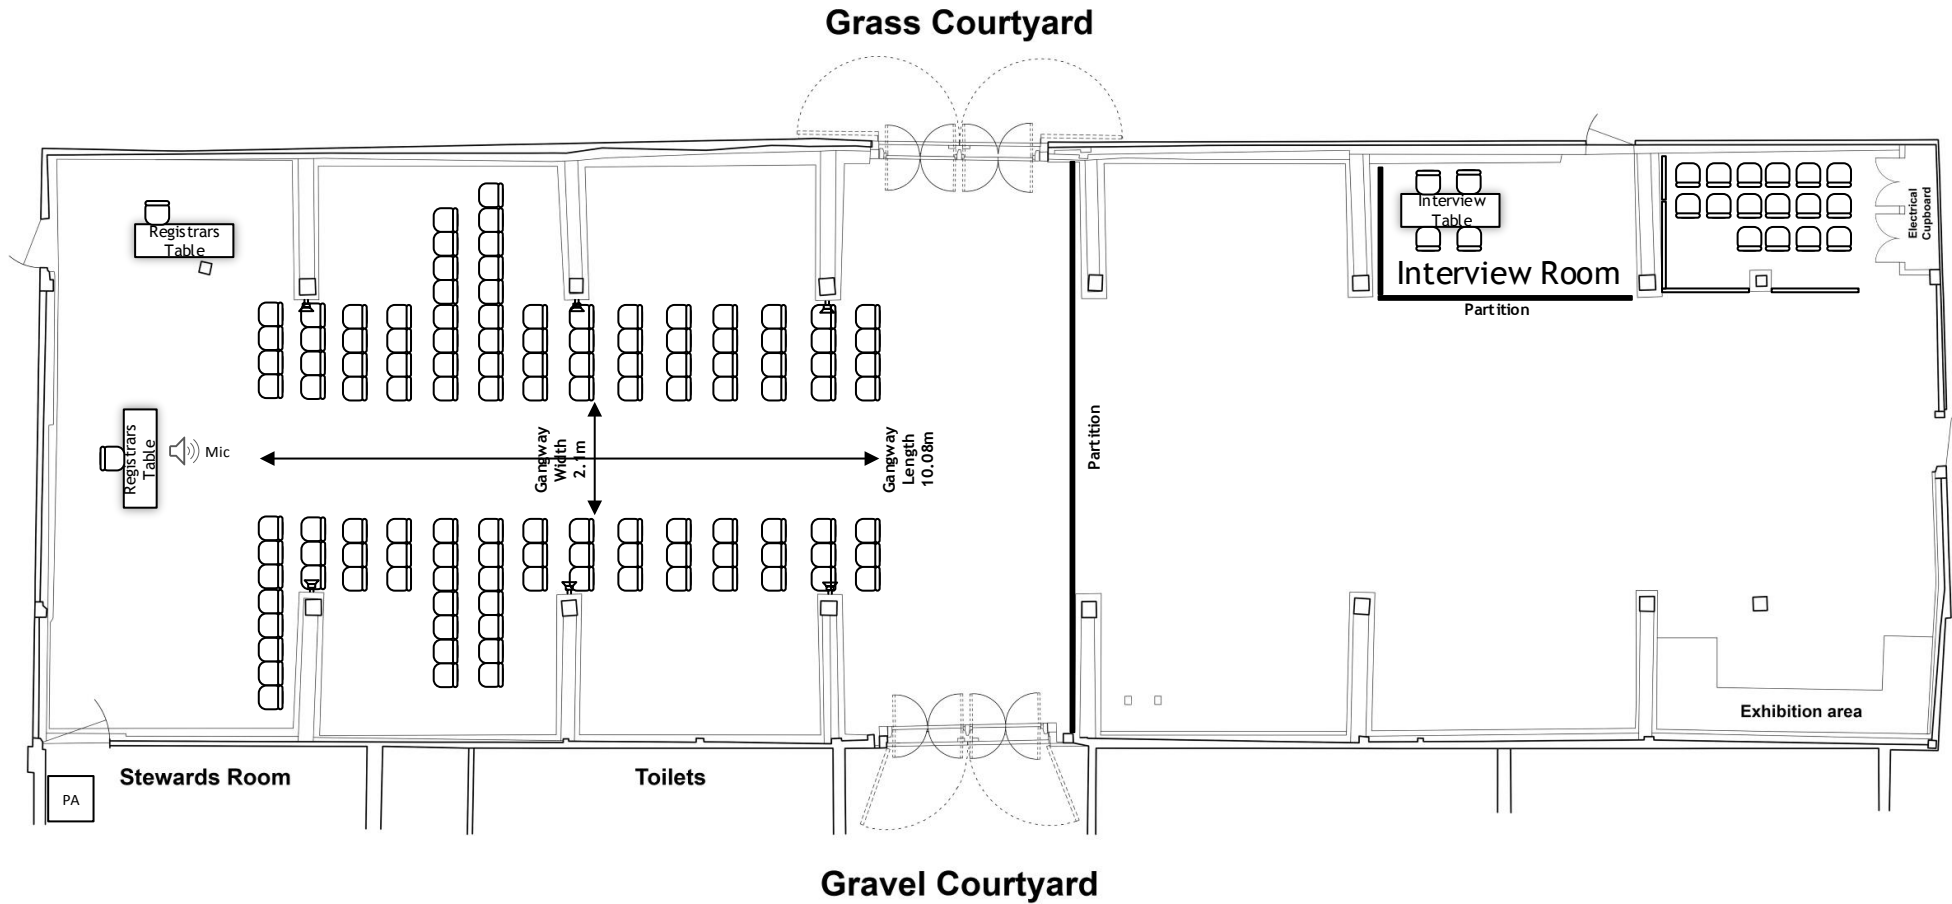

Great Barn, Manor Farm Complex, Ruislip

Ceremony Plan 3 - 120 seated

Scale - 1:140

PLAN INFORMATION

Rectangle Tables: 3x (Measurements; 1823mm x 685mm)

Chairs: 126x

Seated Capacity: 120 (plus 2 for registrars)

Max Capacity: 122 people