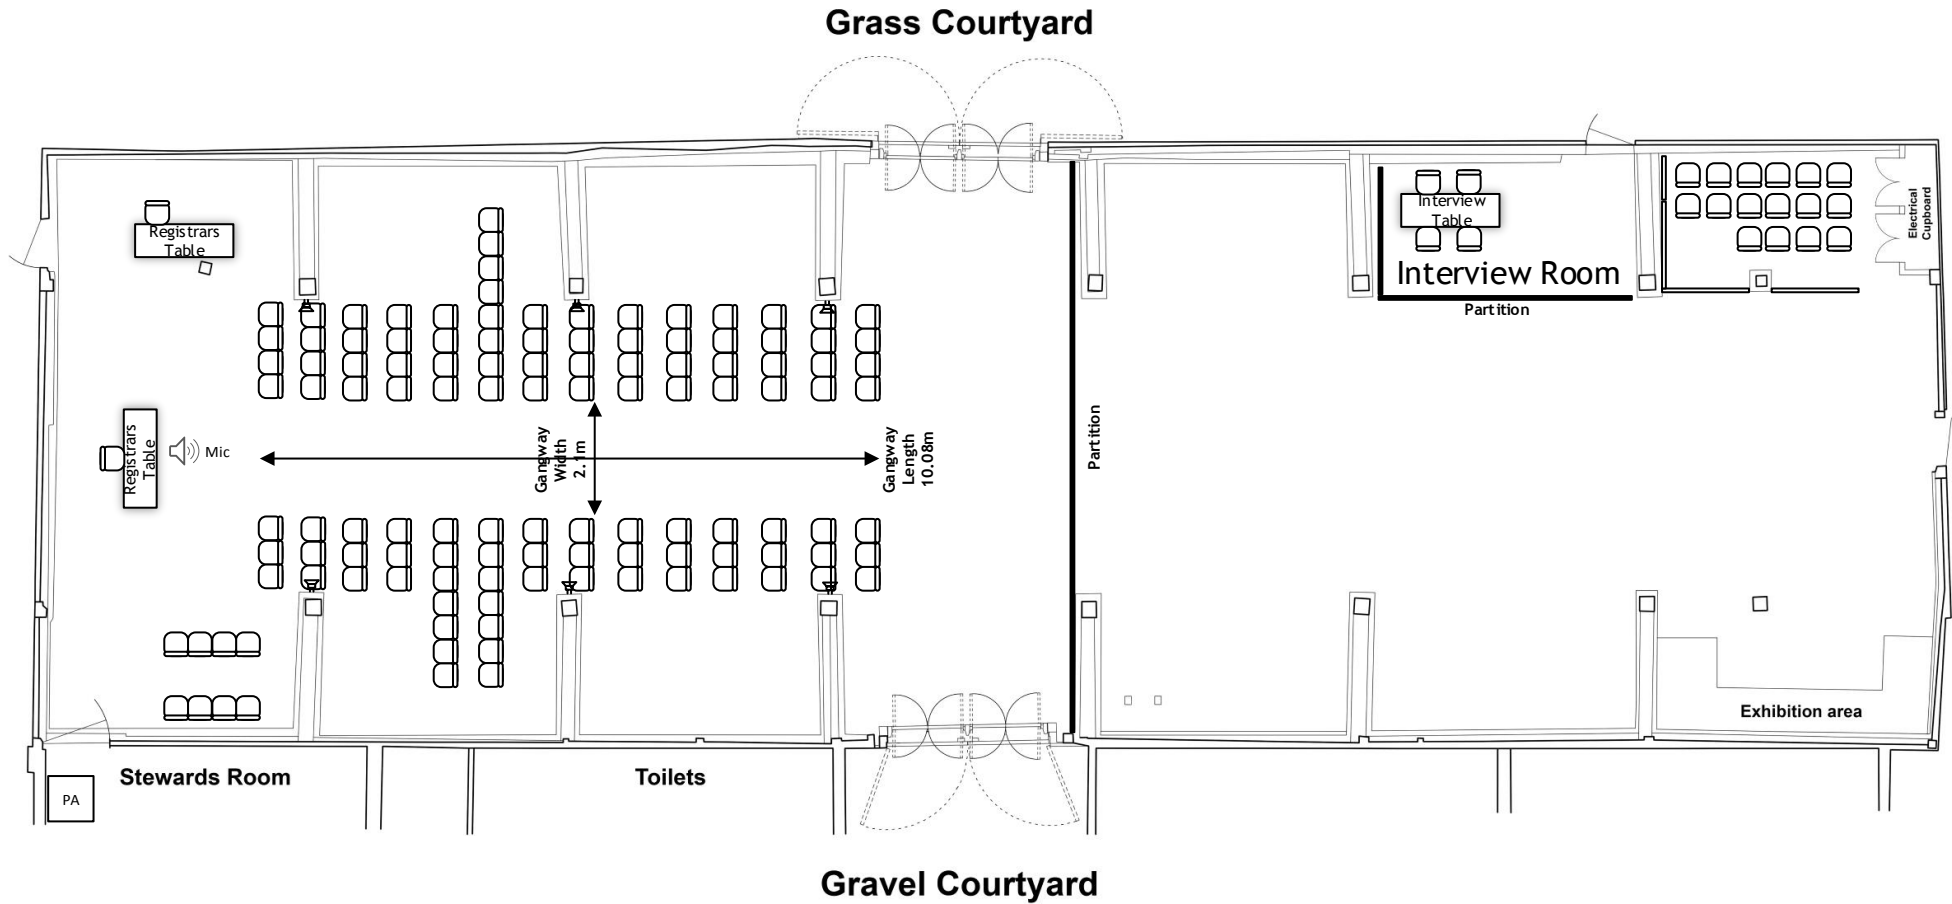

Great Barn, Manor Farm Complex, Ruislip

Ceremony Plan 2 - 118 seated

PLAN INFORMATION
 Rectangle Tables: 3x (Measurements; 1823mm x 685mm)
 Chairs: 124x
 Seated Capacity: 118 (plus 2 for registrars)
 Max Capacity: 120 people

Scale - 1:140