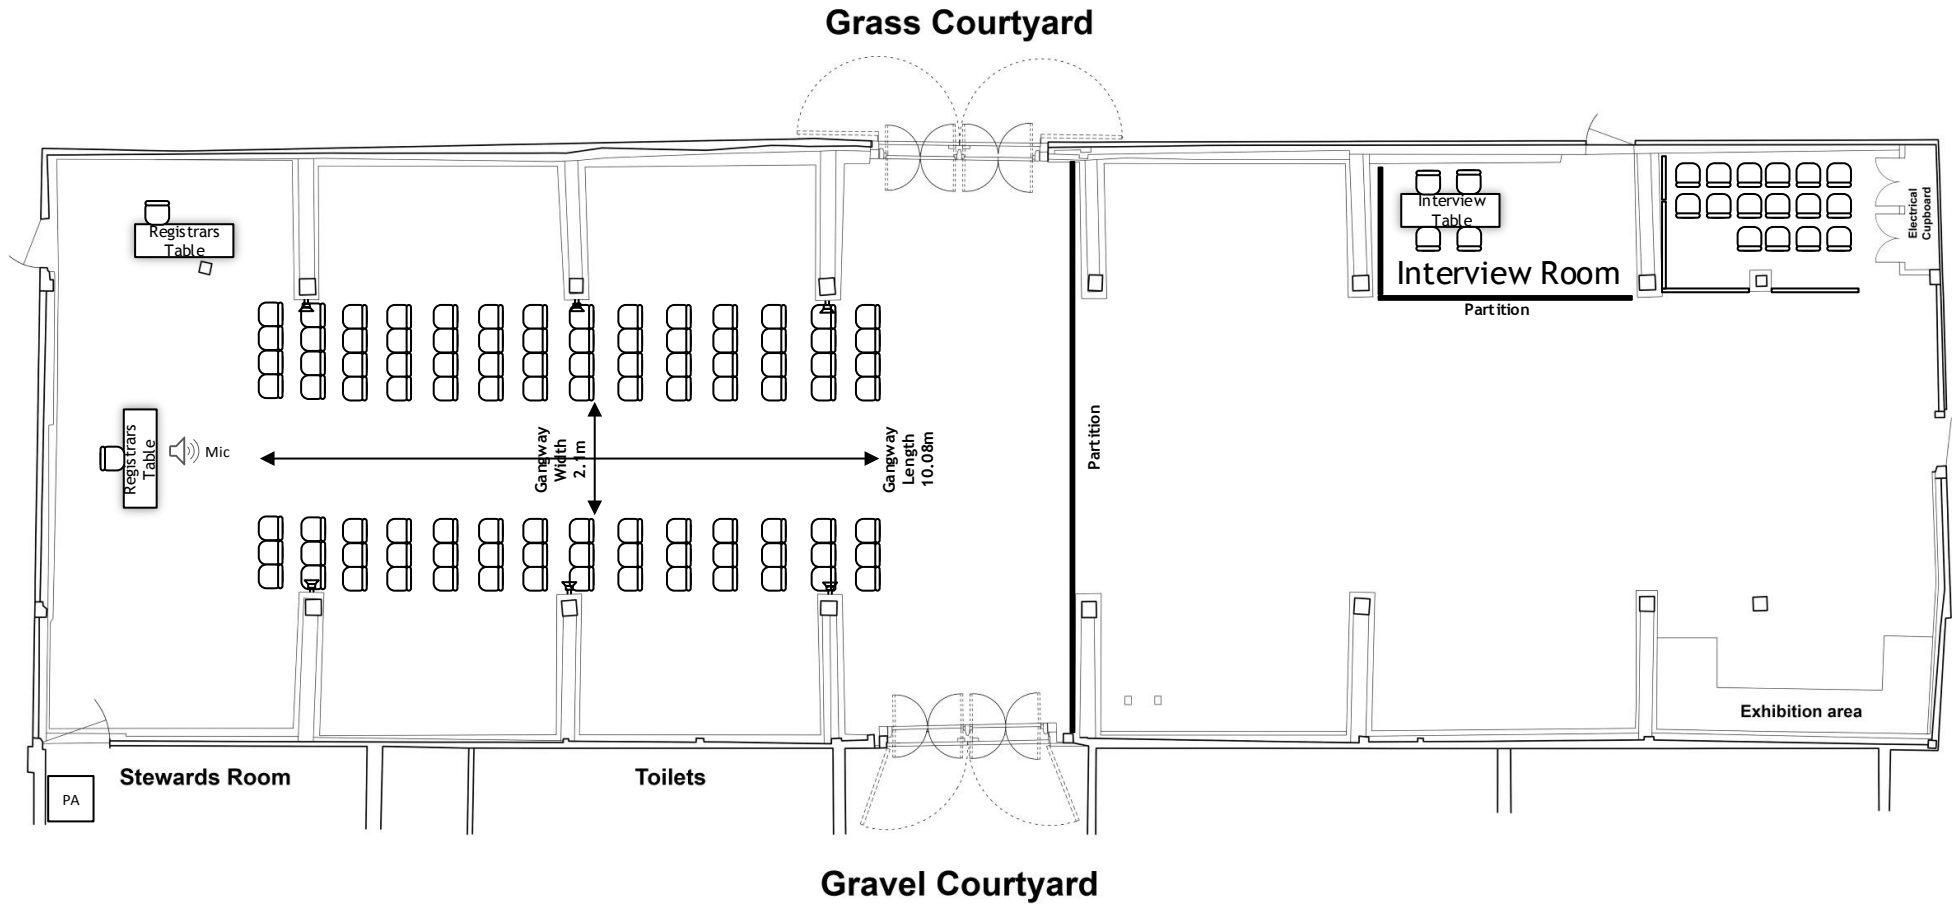

# Great Barn, Manor Farm Complex, Ruislip

## Ceremony Plan 1 - 98 seated

**PLAN INFORMATION**  
 Rectangle Tables: 3x (Measurements; 1823mm x 685mm)  
 Chairs: 104x  
 Seated Capacity: 98 (plus 2 for registrars)  
 Max Capacity: 100 people

Scale - 1:140