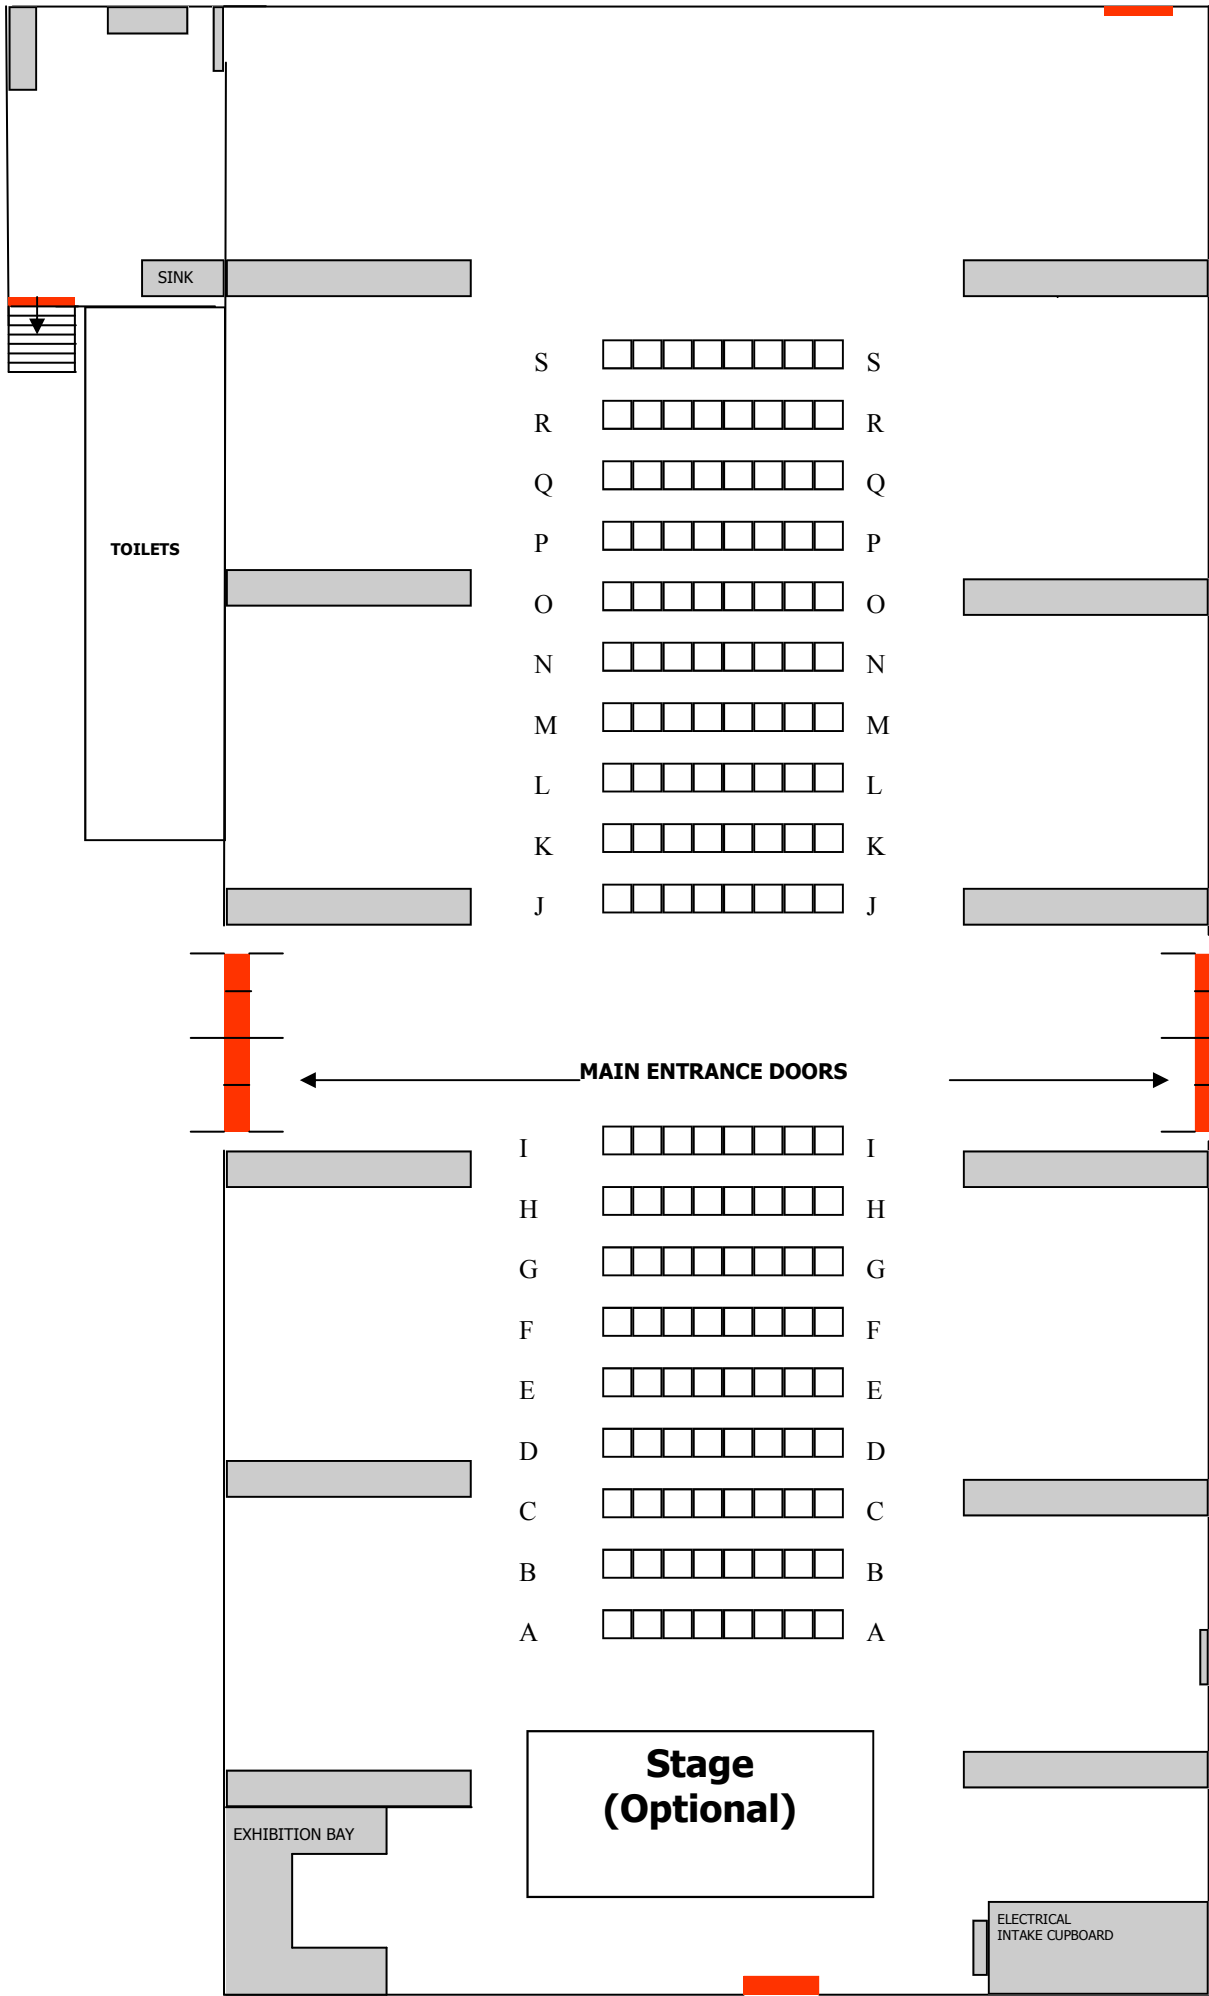

The Great Barn Theatre Seating

Seated Capacity: 152
Maximum Capacity: 200

SINK

TOILETS

S
R
Q
P
O
N
M
L
K
J

MAIN ENTRANCE DOORS

Stage
(Optional)

EXHIBITION BAY

ELECTRICAL
INTAKE CUPBOARD