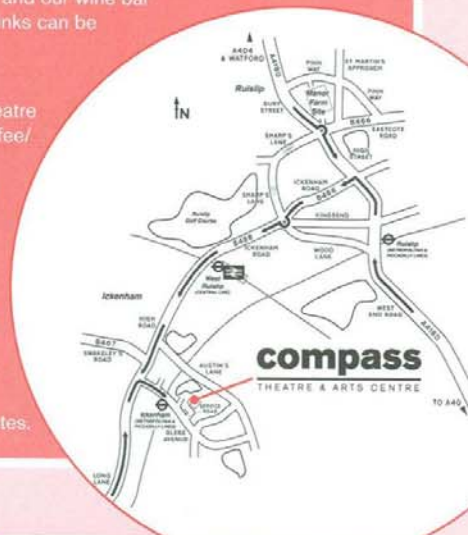

How to find us

The Compass Theatre is on Ickenham's Glebe Avenue, just 150 yards from Long Lane. Ickenham Underground Station is just across the road (Metropolitan & Piccadilly Lines). West Ruislip Station is a 15 minute walk away (Central Line & British Rail). Ickenham is served by the U1 & U10 bus routes.