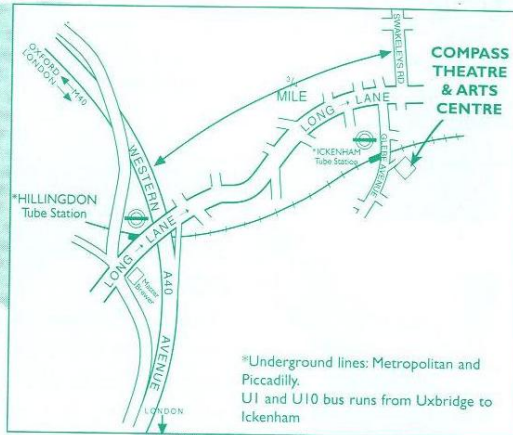

Our Box Office telephone number is 01895 673200.

HOW TO FIND US

The Compass Theatre is on Ickenham's Glebe Avenue, just 150 yards from Long Lane. Ickenham Underground Station is just across the road (Metropolitan and Piccadilly Lines), whilst West Ruislip Underground (Central Line and British Rail) is a 15 minute walk away. Ickenham is served by the U1 and U10 bus routes.